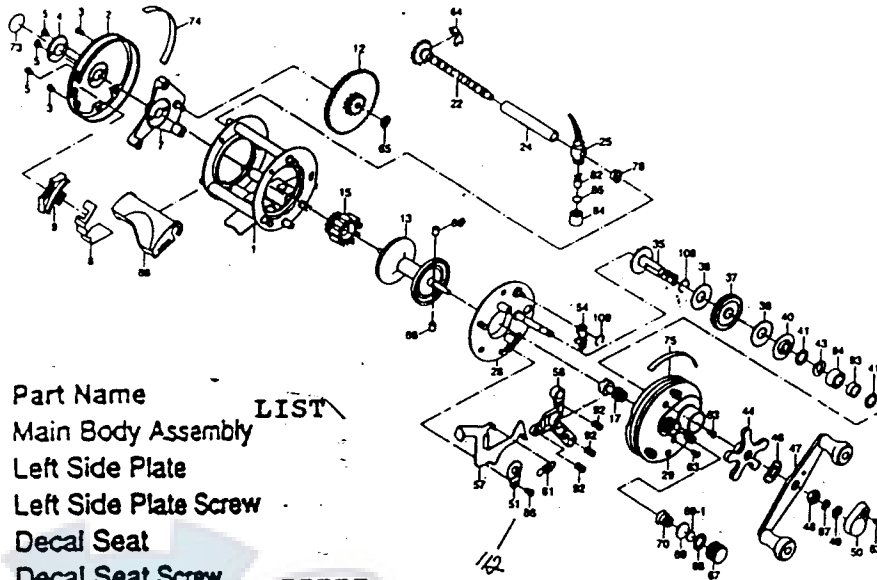

Shakespeare® Baitcast Reel Parts List

Use this parts list for ordering replacement parts for your Shakespeare Baitcast Reel. When ordering, please specify which reel you own and the model number printed on the reel body.

SKP 1000
SKP 2000
SKP 2000A

&88 1 UNIT

Part #	Part Name	LIST
1	Main Body Assembly	
2	Left Side Plate	
3	Left Side Plate Screw	
4	Decal Seat	
5	Decal Seat Screw	
7	Level Wind Gear Frame	
8	Bait Clicker Spring	
9	Bait Clicker Button	
12	Level Wind Gear <u>79-18-0232-01</u>	
* 13	Spool Assembly	
15	Level Wind Pinion Gear	
17	Pinion Gear	
22	Worm Shaft	
24	Line Guard	
25	Line Guide	
28	Right Side Plate Seat	
29	Right Side Plate	
35	Crankshaft	
37	Main Gear	
38	Drag Friction Disc	
40	Drag Pressure Plate	
41	Drag Washer	
43	Drag Spring Washer	
44	Star Drag Handle	
46	Handle Spring Washer 6x16140186	
47	Crank Handle Assembly	
48	Handle Nut	
49	E-Ring <u>79-15-0058-01</u>	
50	Retaining Cap	
51	Latch Keeper	
54	Anti-Reverse Pawl	
57	Thumb Latch	

Part #	Part Name	
58	Yoke	
61	Latch Spring	74-67-0046-01 (DI)
63	Multi-Purpose Screw	63-511-801
64	Level Wind Retainer	
65	E-Ring	79-15-0019-01
66	Centrifugal Brake Shoe	
67	Cast Control Knob	<u>79-12-0073-01</u>
68	Cast Control Pressure Ring	---
69	Cast Control Brass Washer	<u>79-72-0720-01</u>
69-1	Cast Control Rubber Washer	<u>79-72-0719-01</u>
70	Cast Control Spring	<u>79-67-0713-01</u>
73	Decal	-----
74	Left Side Label	-----
75	Right Side Label	-----
78	Bushing	
82	Line Guide Pawl	<u>79-43-0142-01</u>
84	Line Guide Pawl Cap	<u>79-40-0344-01</u>
85	Washer	<u>79-72-0691-01</u>
186	Keeper Screw	
87	Shim Washer	
88	Thumb Rest Hood	SEE PART# 1
92	Yoke Spring	
93	Brass Bushing	
94	Ball Bearing	
108	Retaining Spring	
109	Pawl Retaining Spring	
110	RATCHET	
111	WASHER	
112	WASHER	

SKP1000
2000
different
SIZE Spools

* 13 SPOOL SKP2000A